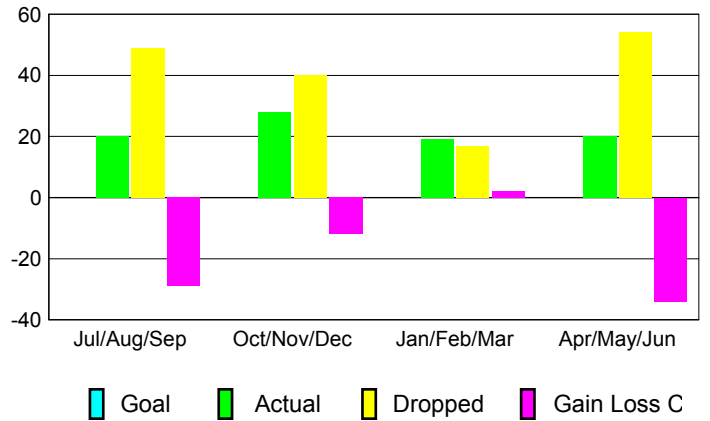

GMT: **DOMENICO MESSINA**

Location: **ITALY**

GMT CA: **4**

CLUBS

Month	New Club Goal	Actual New Clubs	Actual Dropped Clubs	Gain/Loss of Clubs
2012-2013				
Jul/Aug/Sep		0	0	0
Oct/Nov/Dec		0	0	0
Jan/Feb/Mar		0	0	0
Apr/May/June		0	0	0
Totals		0	0	0

Club Results 2012-2013
Goal, New, Dropped, Gain/Loss

YTD Status Quo Clubs 2012-2013

Status Quo Clubs Compared to Status Quo Members

Club Gain/Loss 2012-2013

MEMBERSHIP

Month	Net Memb Goal	Actual New Memb	Actual Dropped Memb	Gain/Loss of Memb
2012-2013				
Jul/Aug/Sep		20	49	-29
Oct/Nov/Dec		28	40	-12
Jan/Feb/Mar		19	17	2
Apr/May/June		20	54	-34
Totals		87	160	-73

Membership Results 2012-2013
Goal, New, Dropped, Gain/Loss

Gender Comparison 2012-2013

Membership Gain/Loss 2012-2013